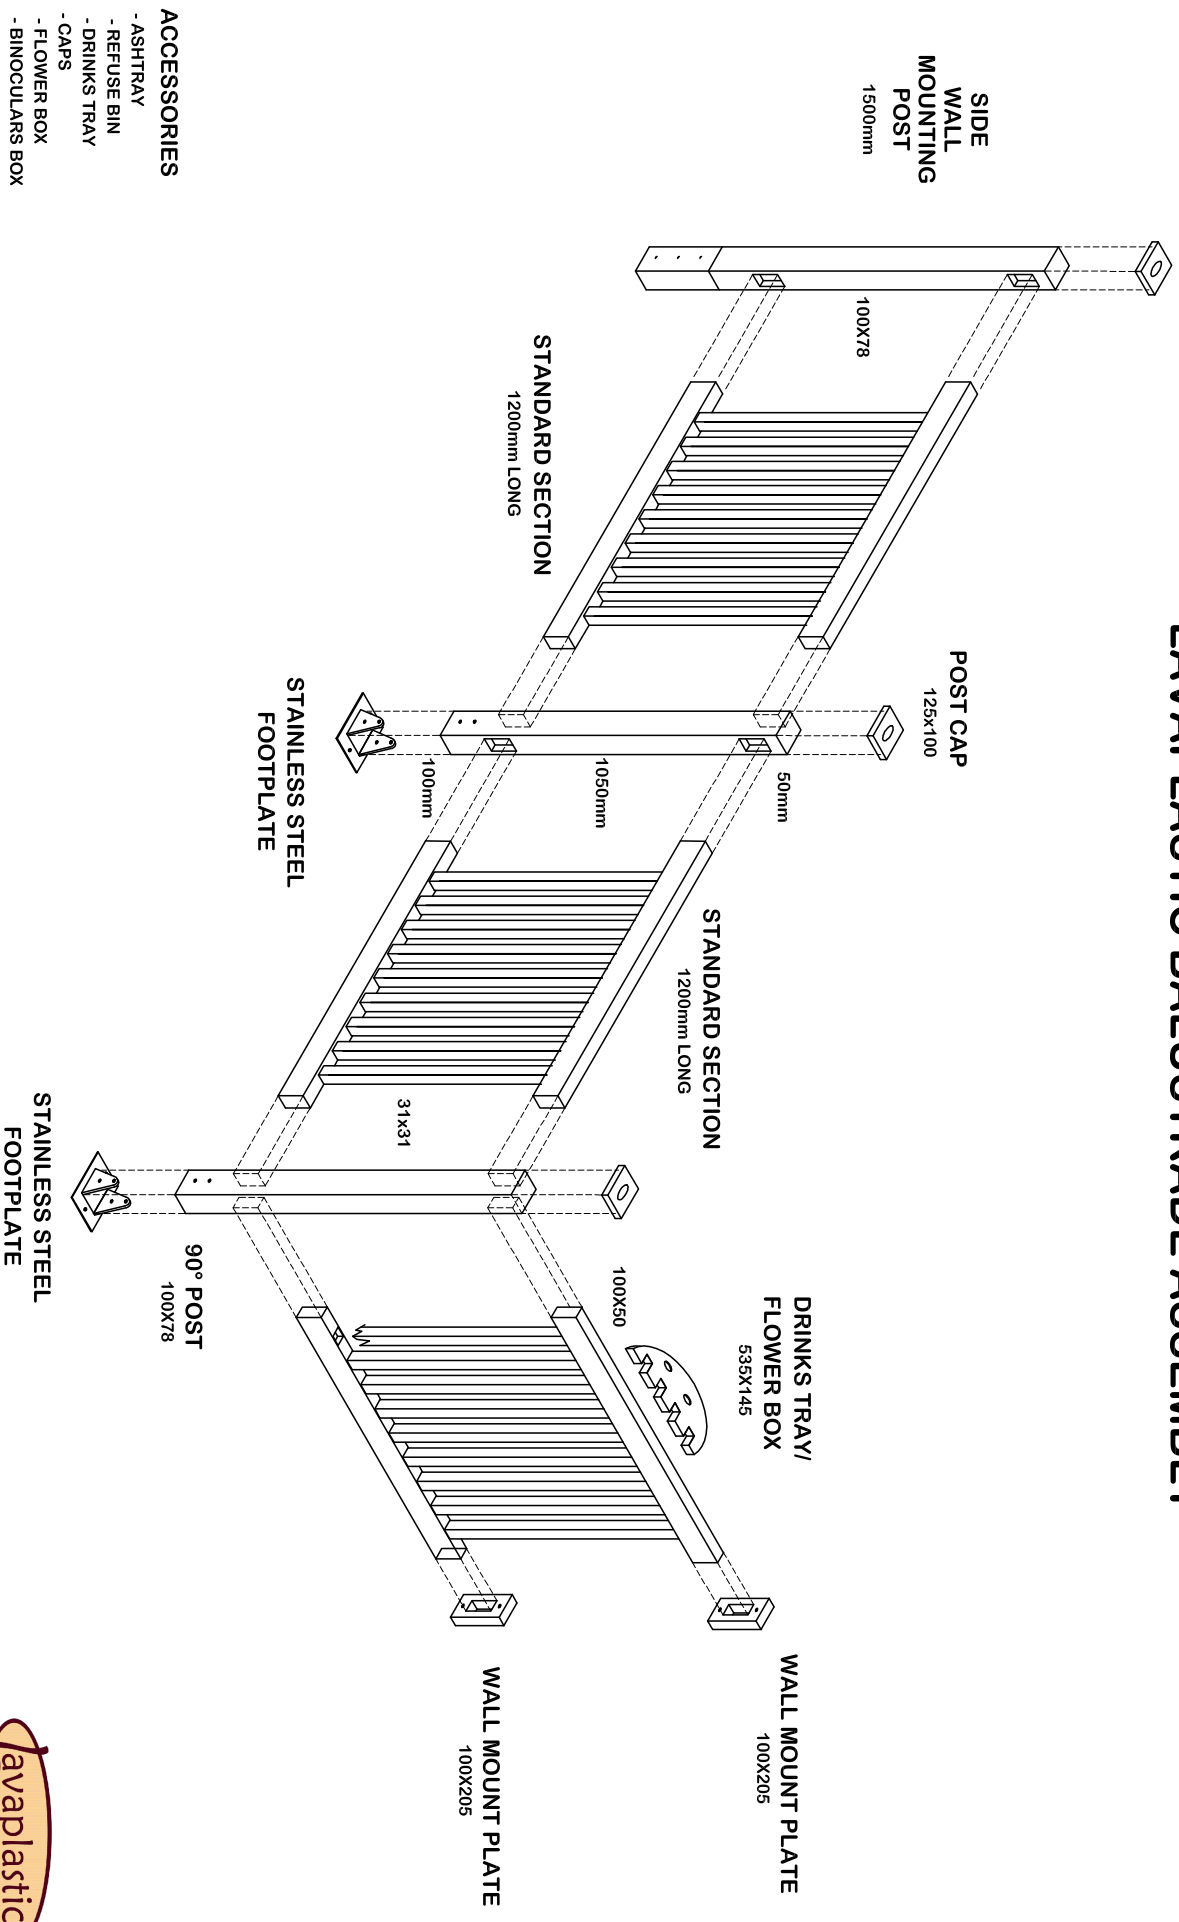

LAVAPLASTIC BALUSTRADE ASSEMBLY

ACCESSORIES

- ASHTRAY
- REFUSE BIN
- DRINKS TRAY
- CAPS
- FLOWER BOX
- BINOCULARS BOX